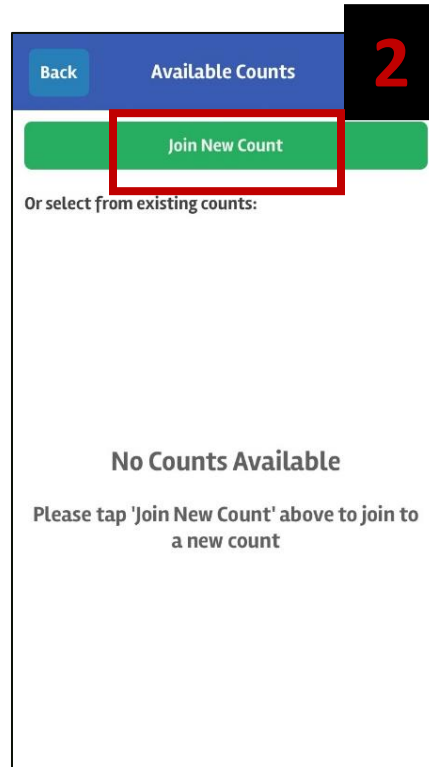

## Regional Command Center Volunteer Set-Up

**Please only use this document if your community IS participating in the Regional Command Center!**

If the volunteer has NOT already registered:

- Create log-in information
- Enter in set-up key **TXBOS18**
- Select a team that PIT Lead has designated for the community