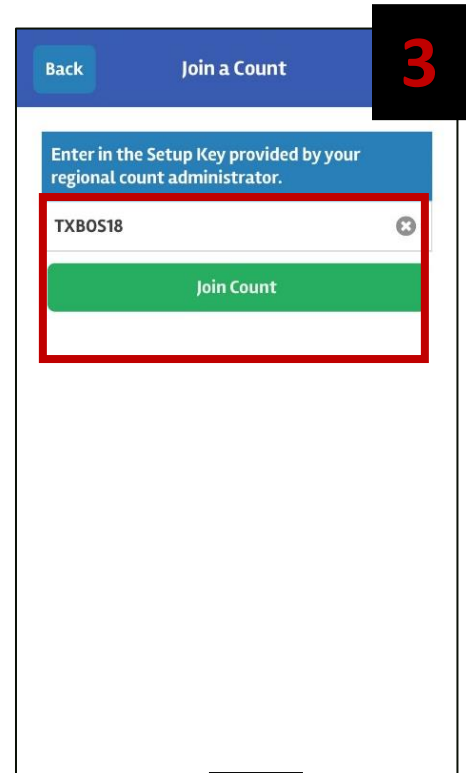

## Regional Command Center Volunteer Set-Up

**Please only use this document if your community IS participating in the Regional Command Center!**

If the volunteer has NOT already registered:

- Create log-in information
- Enter in set-up key **TXBOS18**
- Select a team that PIT Lead has designated for the community