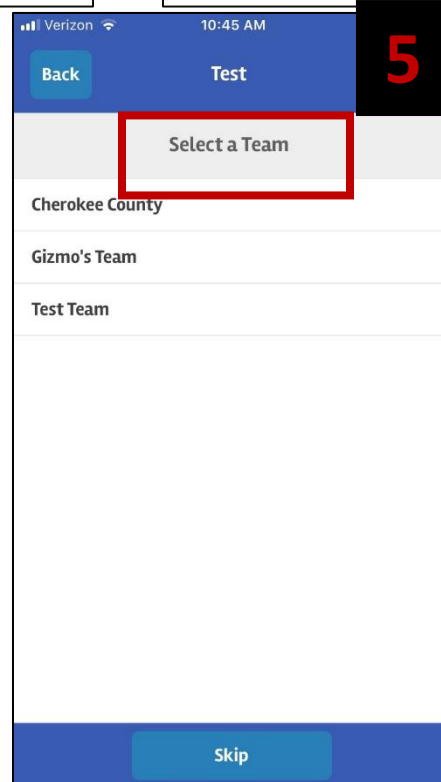

## Regional Command Center Volunteer Set-Up

**Please only use this document if your community IS participating in the Regional Command Center!**

If the volunteer has NOT already registered:

- Create log-in information
- Enter in set-up key **TXBOS18**
- Select a team that PIT Lead has designated for the community